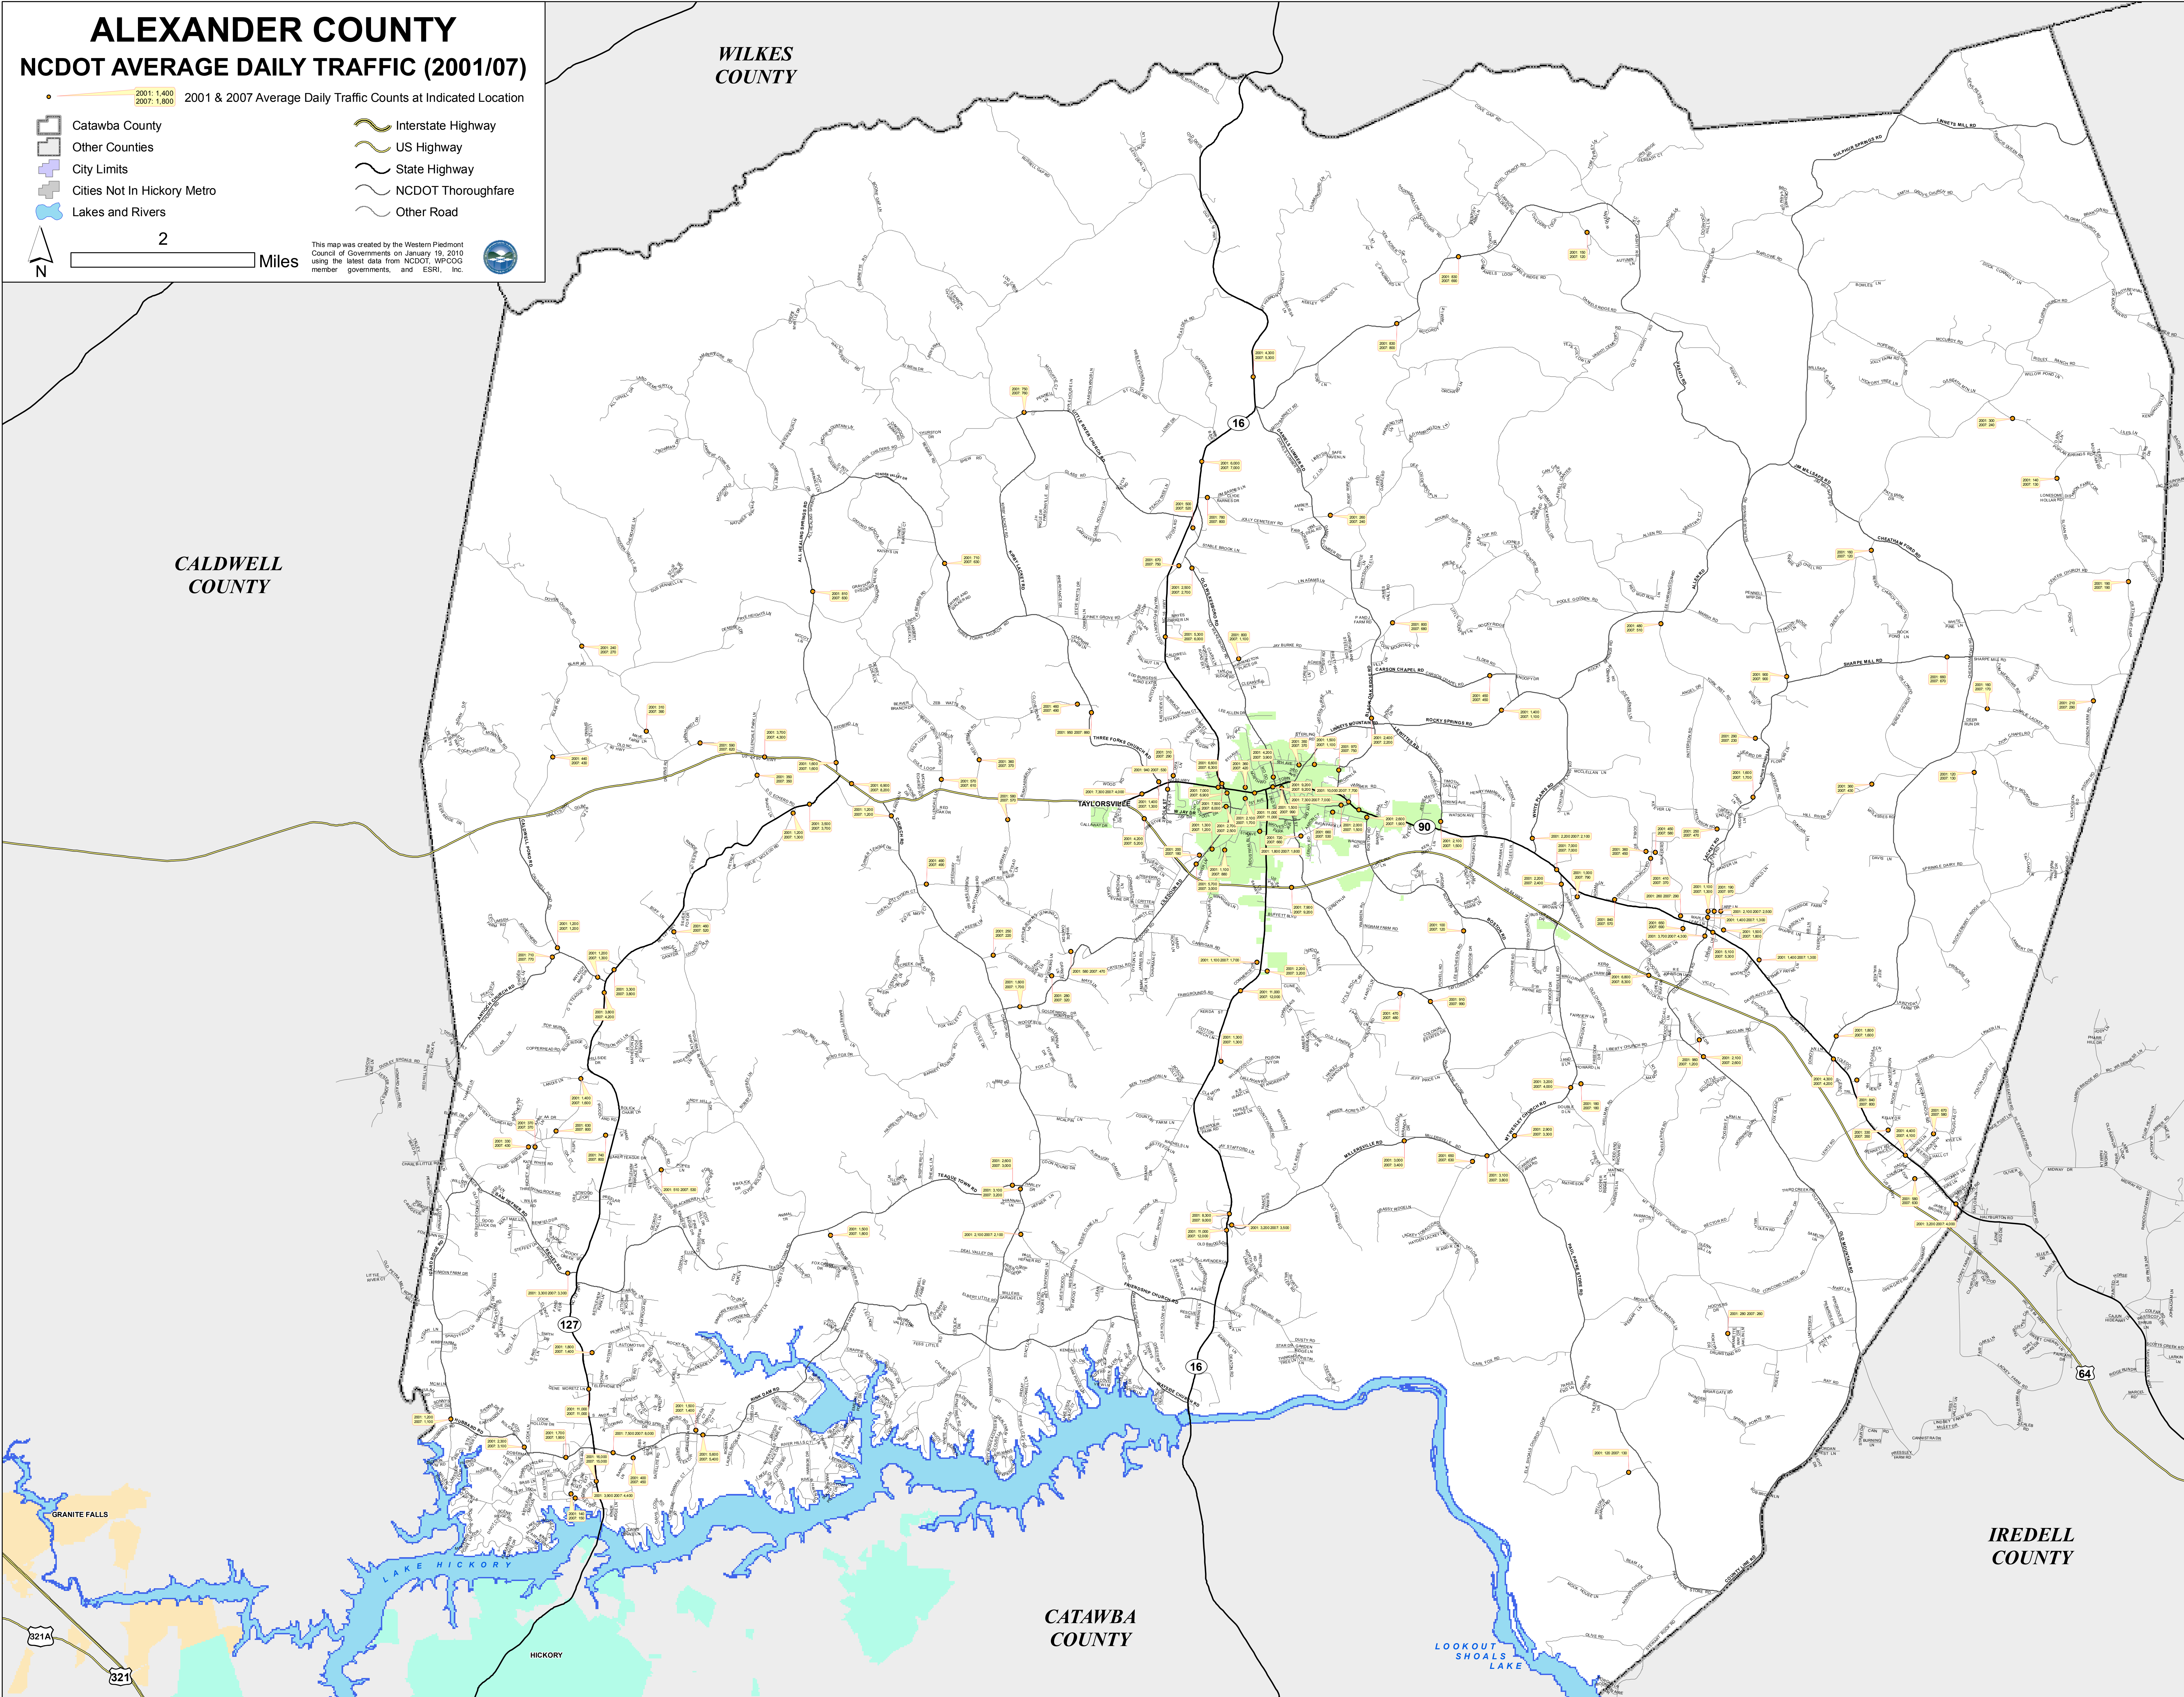

ALEXANDER COUNTY

NCDOT AVERAGE DAILY TRAFFIC (2001/07)

WILKES COUNTY

- 2001: 1,400
  2007: 1,800 2001 & 2007 Average Daily Traffic Counts at Indicated Location
- Catawba County
- Other Counties
- City Limits
- Cities Not In Hickory Metro
- Lakes and Rivers
- Interstate Highway
- US Highway
- State Highway
- NCDOT Thoroughfare
- Other Road

IREDELL COUNTY

CATAWBA COUNTY